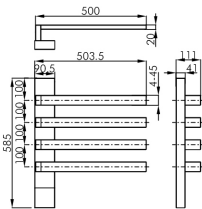

额定功率 Rated power	220V 170W	额定频率 Rated power	50Hz	材质 Material	高科技金属型材 High-tech metal profiles
防水保护等级 Water proof	IPX4	温度设定 Temperature setting	30°C -70°C	电源线 Power cord	长度 1.5m, 漏电开关插头 Length 1.5m, leakage switch plug
产品配置 Product configuration	手动触摸显示屏, 智能温控系统, 过热保险, 漏电保护 (明装) Manual touch screen, intelligent temperature control system, overheat insurance, leakage protection (open installation)