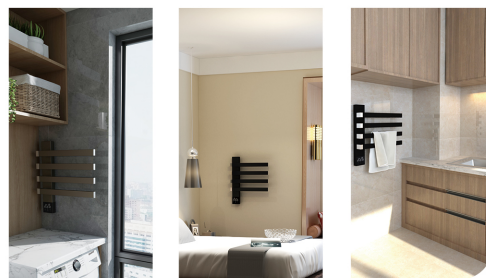

Intelligent electric towel rack
智能电热浴巾架

智能电热浴巾架

去湿防潮·置物烘干·温控防水

3种智能模式
3 Smart Modes

防潮去湿
Moisture & Dehumidification

高温杀菌
High Temperature Sterilization

安全防水
Safe & Waterproof

小空间取暖
Space Heating

碳纤维干式发热
Carbon fiber dry heating

改善居家空间不局限

阳台、卧室、厨房都可以安装，采暖杀菌，让家更加温馨

IPX4 级防水

杜绝触电隐患 让您多一份安心