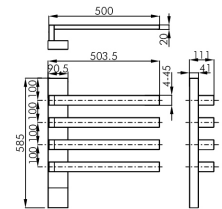

额定功率 Rated power	220V 170W	额定频率 Rated power	50Hz	材质 Material	高科技金属型材 High-tech metal profiles
防水保护等级 Water proof	IPX4	温度设定 Temperature setting	30°C -70°C	电源线 Power cord	长度 1.5m, 漏电开关插头 Length 1.5m, leakage switch plug
产品配置 Product configuration	手动触摸显示屏, 智能温控系统, 过热保险, 漏电保护 (明装) Manual touch screen, intelligent temperature control system, overheat insurance, leakage protection (open installation)