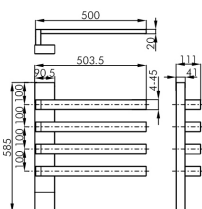

2813 5004MB 明装 / Exposed wire
2813 5004MB-AZ 暗装 / Hidden wire
智能碳纤维电热浴巾架 / Intelligent electric towel rack
4 杆 / Bars
表面处理 / Finish: 亚光黑 / Matt black

额定功率 Rated power	220V 170W	额定频率 Rated power	50Hz	材质 Material	高科技金属型材 High-tech metal profiles
防水保护等级 Water proof	IPX4	温度设定 Temperature setting	30°C -70°C	电源线 Power cord	长度 1.5m, 漏电开关插头 Length 1.5m, leakage switch plug
产品配置 Product configuration	手动触摸显示屏, 智能温控系统, 过热保险, 漏电保护 (明装) Manual touch screen, intelligent temperature control system, overheat insurance, leakage protection (open installation)				

2813 5004BRG 明装 / Exposed wire
2813 5004BRG-AZ 暗装 / Hidden wire
智能碳纤维电热浴巾架 / Intelligent electric towel rack
4 杆 / Bars
表面处理 / Finish: 亚光黑主体 + 玫瑰金接头 / Matt black+ Rose gold

额定功率 Rated power	220V 170W	额定频率 Rated power	50Hz	材质 Material	高科技金属型材 High-tech metal profiles
防水保护等级 Water proof	IPX4	温度设定 Temperature setting	30°C -70°C	电源线 Power cord	长度 1.5m, 漏电开关插头 Length 1.5m, leakage switch plug
产品配置 Product configuration	手动触摸显示屏, 智能温控系统, 过热保险, 漏电保护 (明装) Manual touch screen, intelligent temperature control system, overheat insurance, leakage protection (open installation)				

2813 5004BCP 明装 / Exposed wire
2813 5004BCP-AZ 暗装 / Hidden wire
智能碳纤维电热浴巾架 / Intelligent electric towel rack
4 杆 / Bars
表面处理 / Finish: 亚光黑主体 + 镀铬接头 / Matt black+ Chrome

额定功率 Rated power	220V 170W	额定频率 Rated power	50Hz	材质 Material	高科技金属型材 High-tech metal profiles
防水保护等级 Water proof	IPX4	温度设定 Temperature setting	30°C -70°C	电源线 Power cord	长度 1.5m, 漏电开关插头 Length 1.5m, leakage switch plug
产品配置 Product configuration	手动触摸显示屏, 智能温控系统, 过热保险, 漏电保护 (明装) Manual touch screen, intelligent temperature control system, overheat insurance, leakage protection (open installation)				