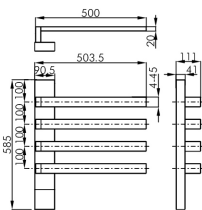

额定功率 Rated power	220V 170W	额定频率 Rated power	50Hz	材质 Material	高科技金属型材 High-tech metal profiles
防水保护等级 Water proof	IPX4	温度设定 Temperature setting	30°C -70°C	电源线 Power cord	长度 1.5m, 漏电开关插头 Length 1.5m, leakage switch plug
产品配置 Product configuration	手动触摸显示屏, 智能温控系统, 过热保险, 漏电保护 (明装) Manual touch screen, intelligent temperature control system, overheat insurance, leakage protection (open installation)				