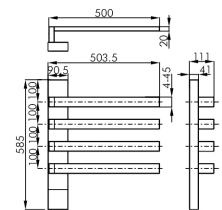

额定功率 Rated power	220V 170W	额定频率 Rated power	50Hz	材质 Material	高科技金属型材 High-tech metal profiles
防水保护等级 Water proof	IPX4	温度设定 Temperature setting	30°C -70°C	电源线 Power cord	长度 1.5m, 漏电开关插头 Length 1.5m, leakage switch plug
产品配置 Product configuration	手动触摸显示屏, 智能温控系统, 过热保险, 漏电保护 (明装) Manual touch screen, intelligent temperature control system, overheat insurance, leakage protection (open installation)